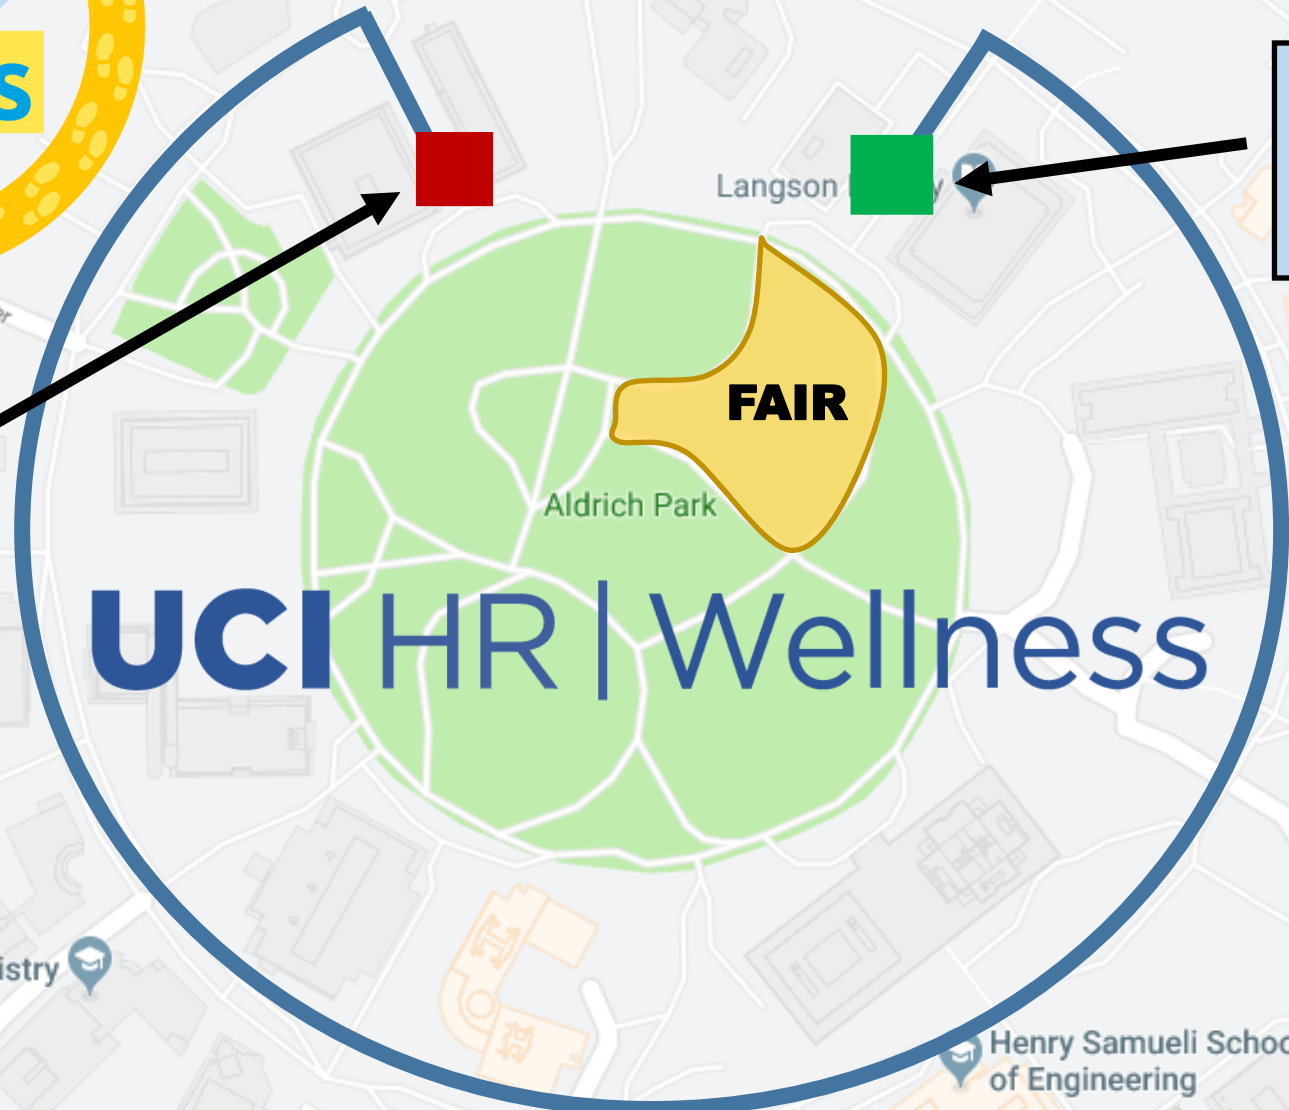

Finish Line
Humanities
Plaza

Check In &
Start Line
Gateway Plaza

UCI HR | Wellness

Langson

FAIR

Aldrich Park

UCI Hospitality & Dining Services

University Registrar

Lot 1 P

UCI School of Social Ecology

Department of Chemistry

Henry Samueli School of Engineering

Engineering Gateway

Donald Bren School of Information and...

Lot 12B P